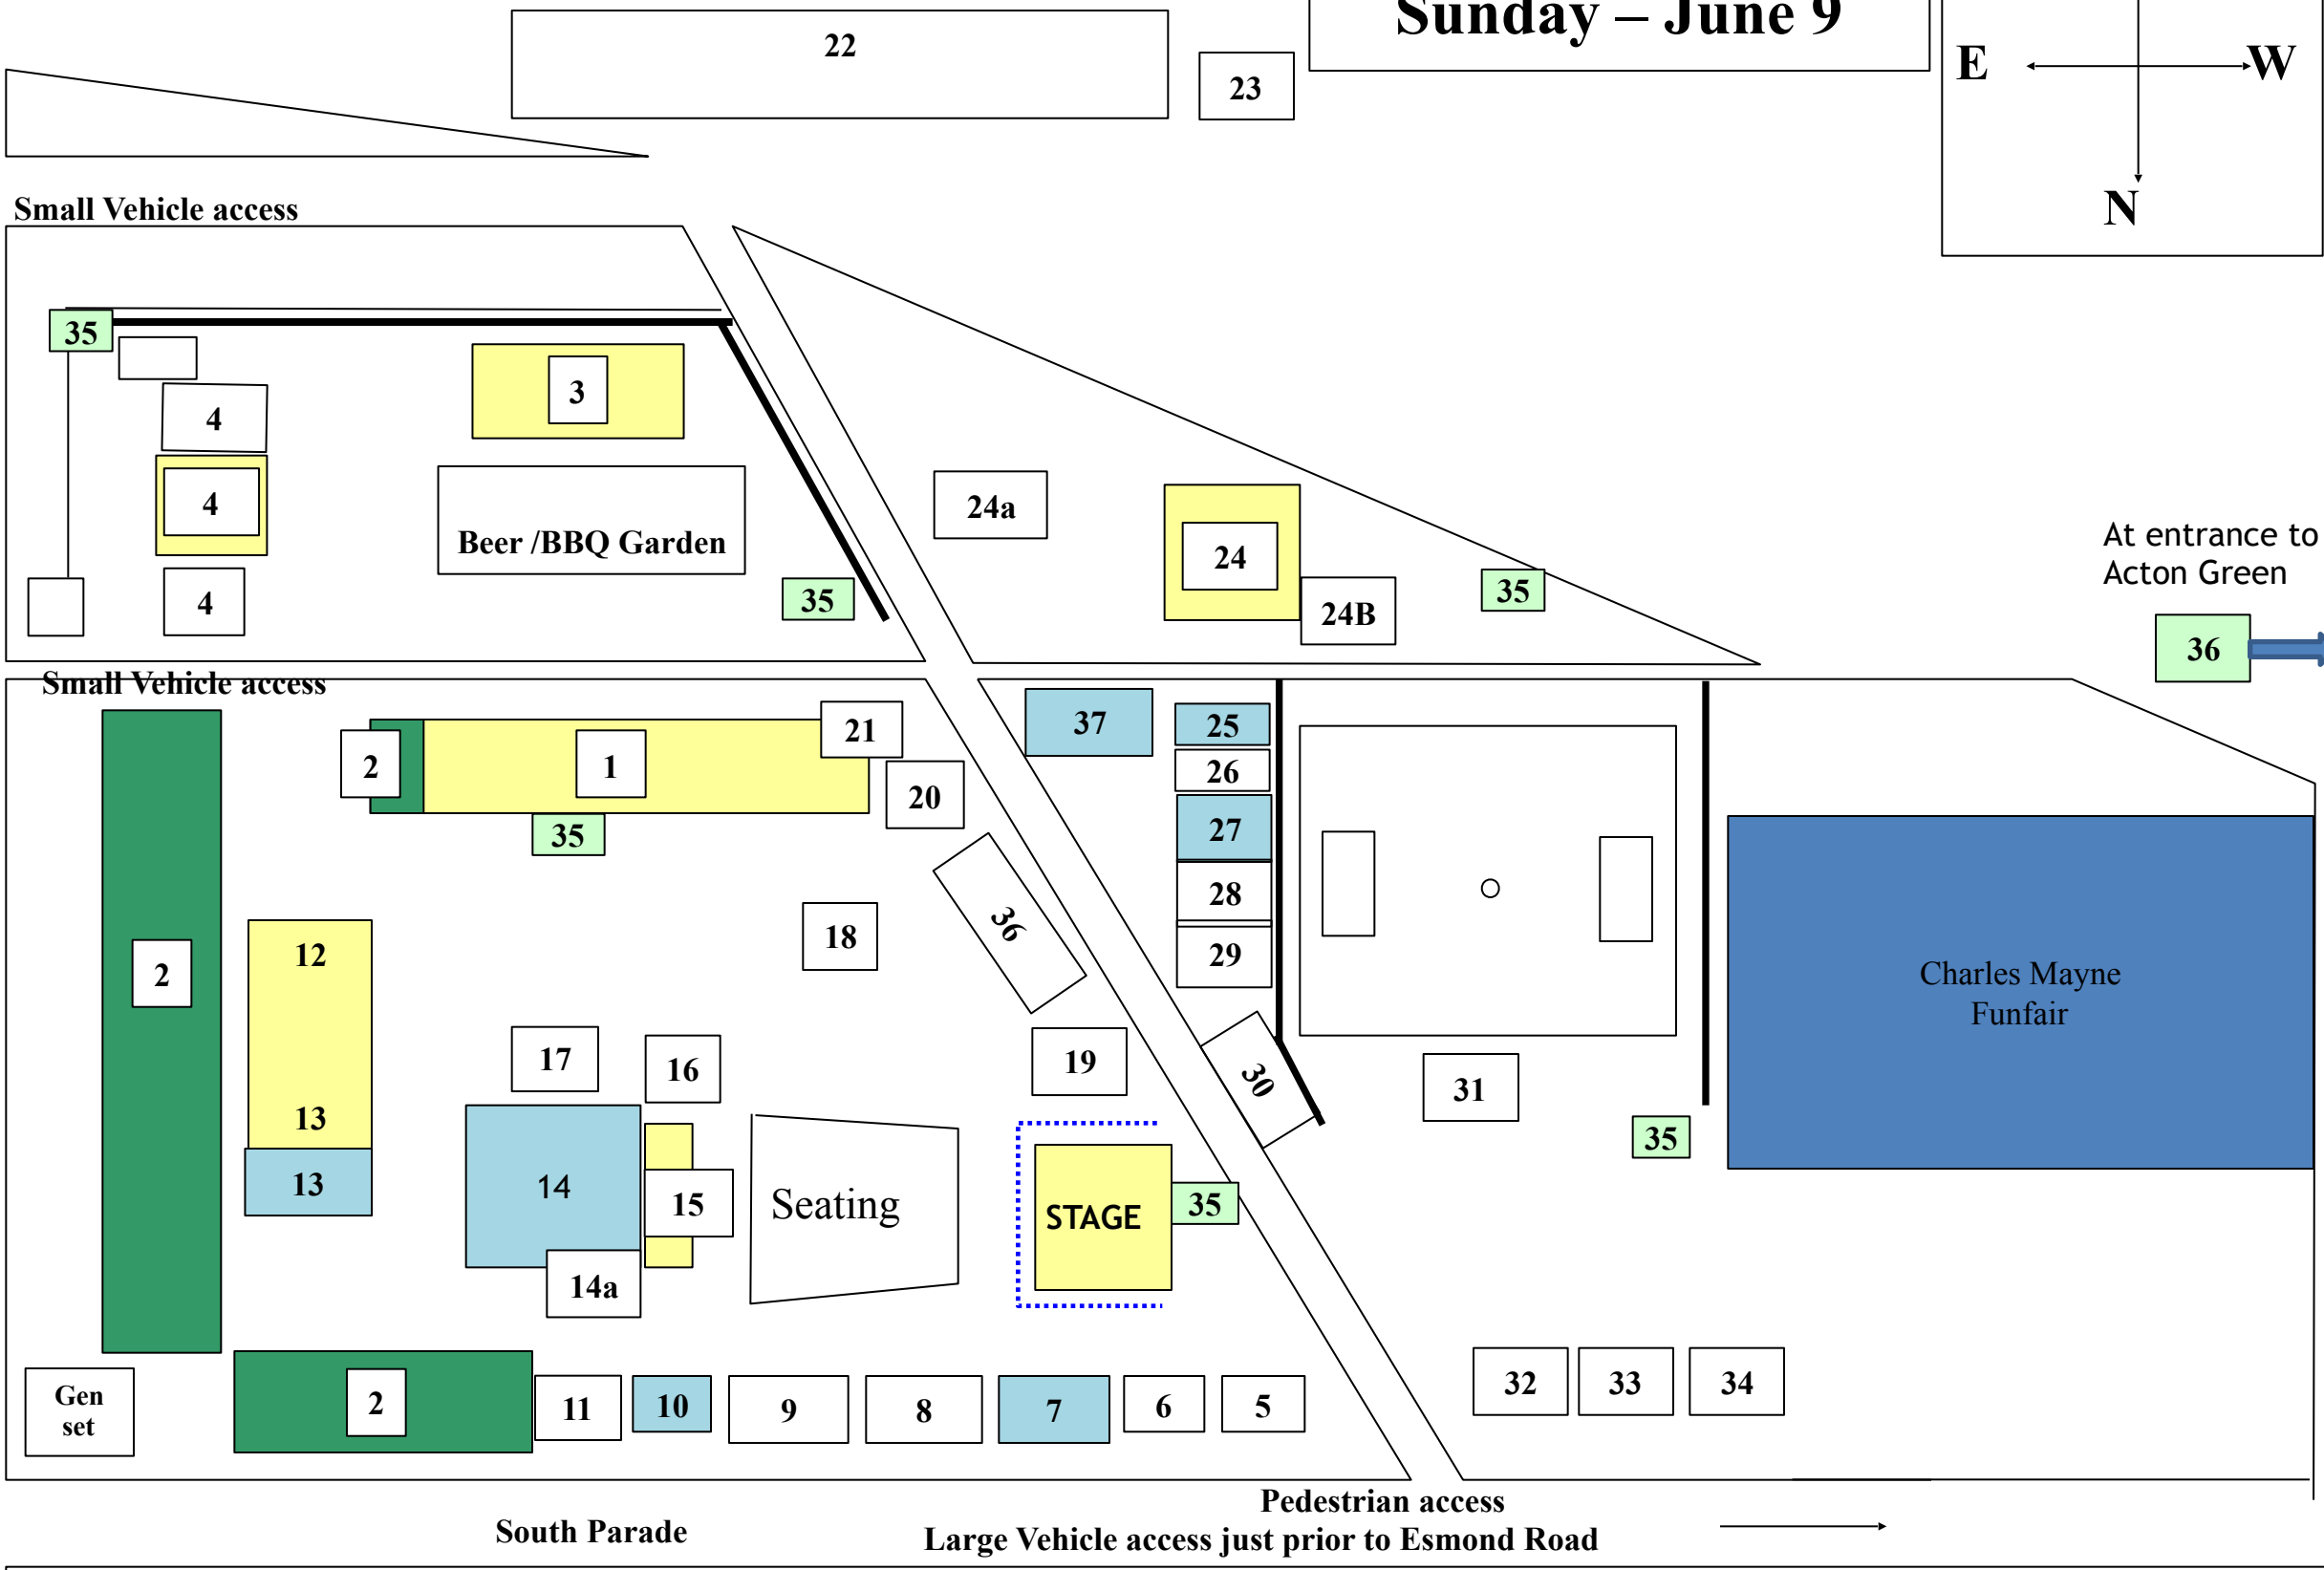

# Greendays 2019 Saturday – June 8

Turnham Green Tube

Bath Road

Toilet Facilities in Church Hall

At entrance to Acton Green

South Parade

Large Vehicle access just prior to Esmond Road

13

13 14 15 16 17 18 19 20

2

# Greendays 2019 Sunday – June 9

Turnham Green Tube  
Bath Road

At entrance to Acton Green  
36 →

Small Vehicle access

Small Vehicle access

Beer /BBQ Garden

Seating

STAGE

Charles Mayne  
Funfair

South Parade

Large Vehicle access just prior to Esmond Road

Pedestrian access