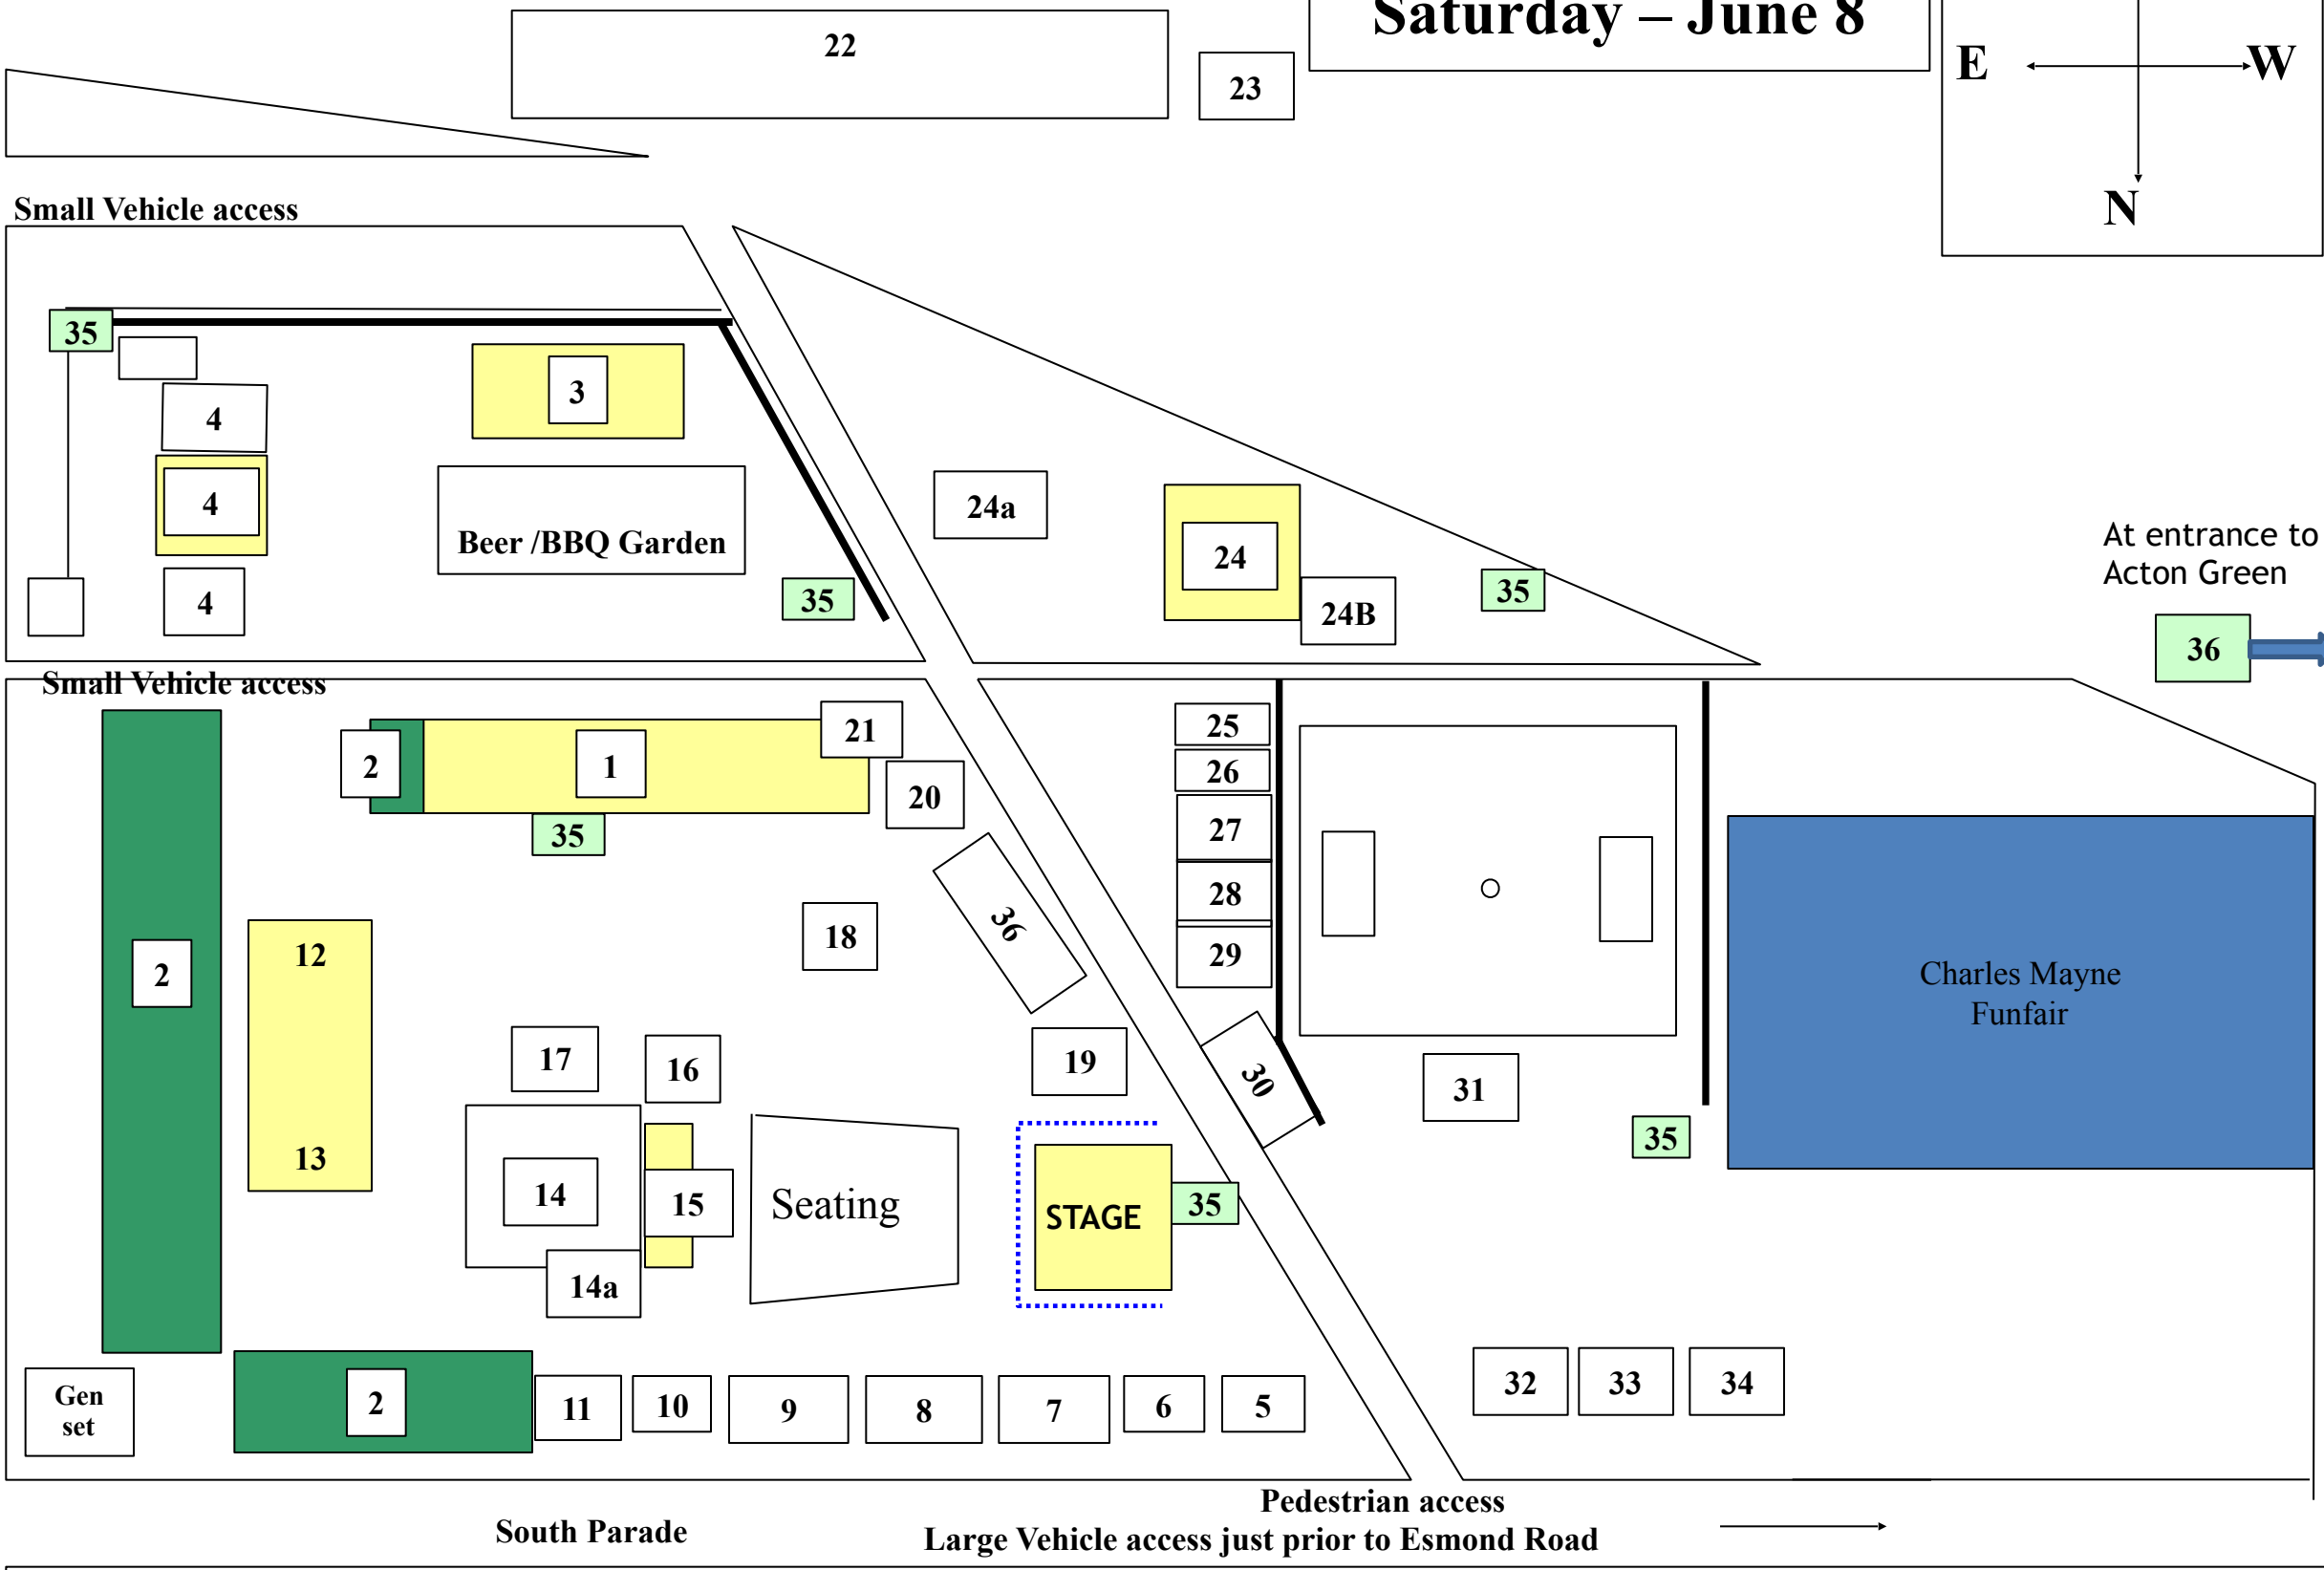

# Greendays 2019 Saturday – June 8

Turnham Green Tube

Bath Road

Toilet Facilities in Church Hall

At entrance to Acton Green

South Parade

Large Vehicle access just prior to Esmond Road

13

13 14 15 16 17 18 19 20

2

# Greendays 2019 Sunday – June 9

Turnham Green Tube  
Bath Road

At entrance to Acton Green  
36 →

Small Vehicle access

Small Vehicle access

Beer /BBQ Garden

Seating

STAGE

Charles Mayne  
Funfair

South Parade

Large Vehicle access just prior to Esmond Road

Pedestrian access